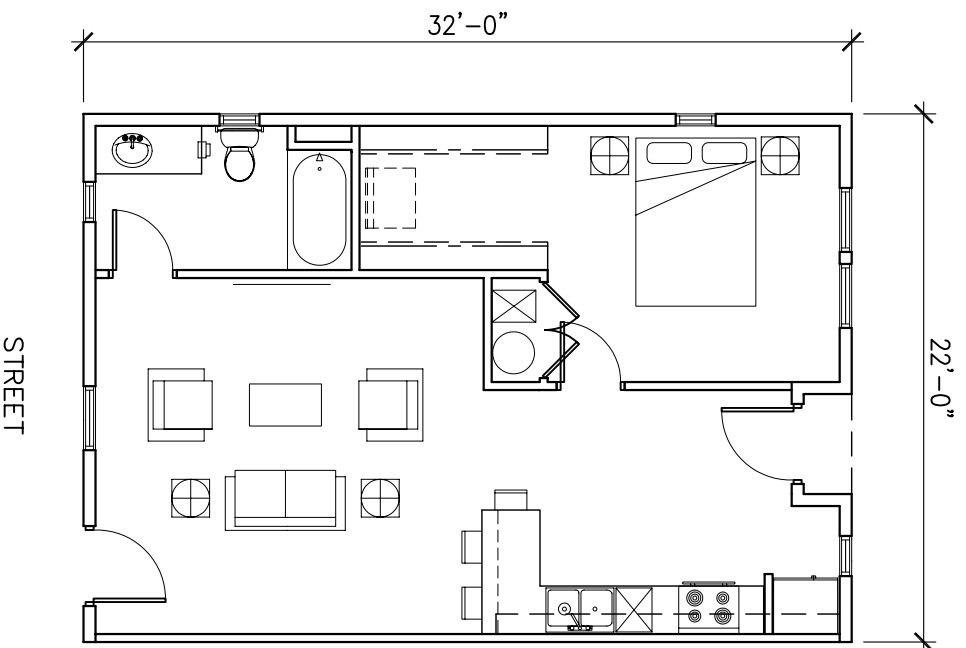

COURTYARD

1 BR COURT HOME

SCALE: 1/8" = 1'-0"

BelVedere
Urban Courtyard Living

704 SQ. FT. INTERIOR
1 GROVE PARKING SPACE

05.11.06

THE HARTMAN + MAJEWSKI
DESIGN GROUP
Architects • Planners • Interior Design